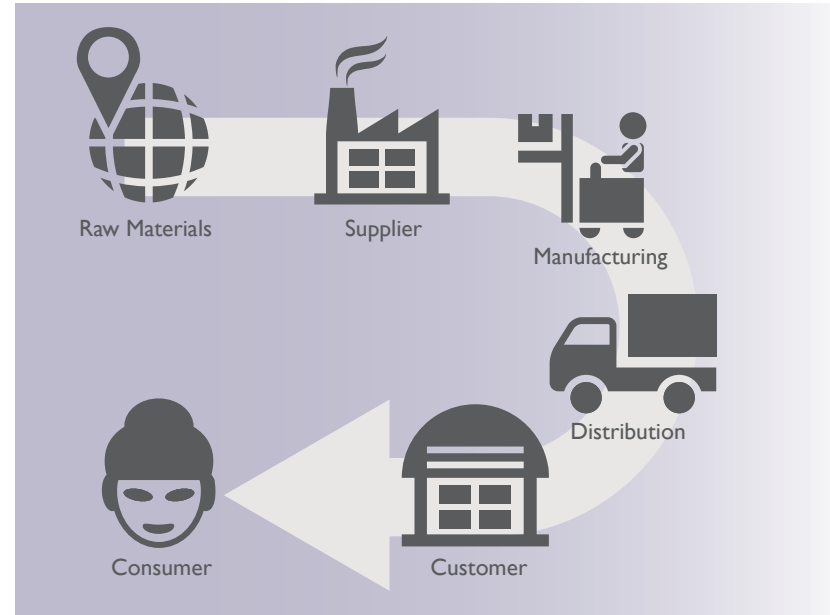

- Rex Wheeler, president, Canton Port Services, LLC.

Supply Chain Architecture by Barcoding™

Achieve Maximum Efficiency, Accuracy, and Connectivity

Focus on Process, People, and Technology

- High level operational assessments
- Deep dive analysis programs

Holistic Approach

- Six Sigma, Lean, Kaizen, and Agile methodologies

Specific Results

- Unbiased recommendations
- Detailed road map for improvement

Barcoding, Inc. Mission and Community Support

Making a Positive Impact on Our Customers and Communities