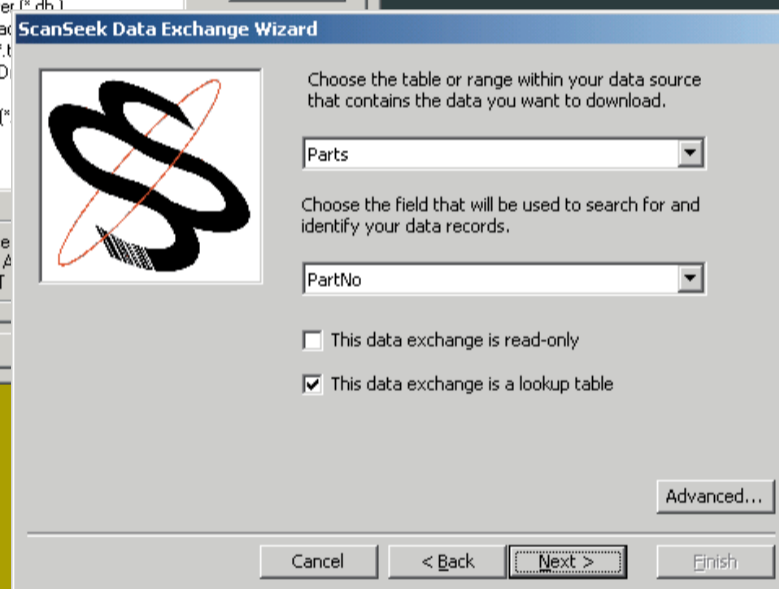

ScanSeek™ software

Turn any database into data collection™

Connect your handheld to any ODBC data source.

Set up your data collection application using a simple "wizard".

Your database is instantly transformed into a Palm OS® data collection application.

Scan, edit, and update records with ease.