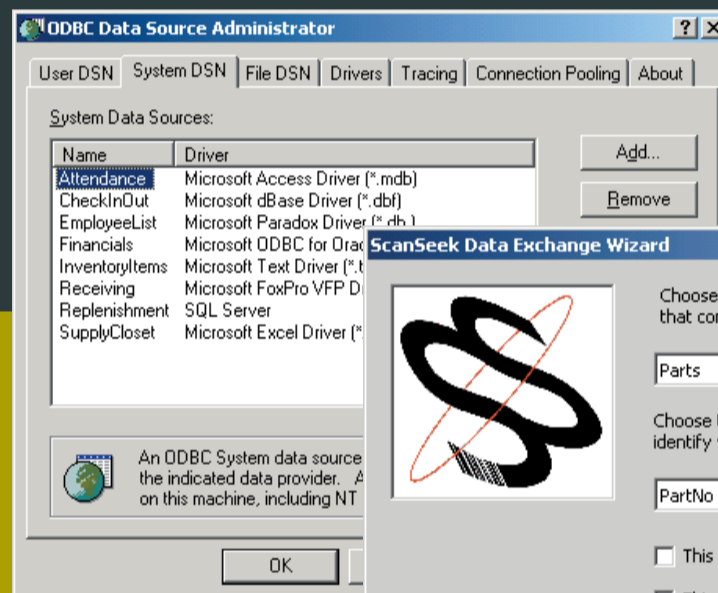

ScanSeek™ software

Turn any database into data collection™

Connect your handheld to any ODBC data source.

Set up your data collection application using a simple "wizard".

Your database is instantly transformed into a Palm OS® data collection application.

Scan, edit, and update records with ease.